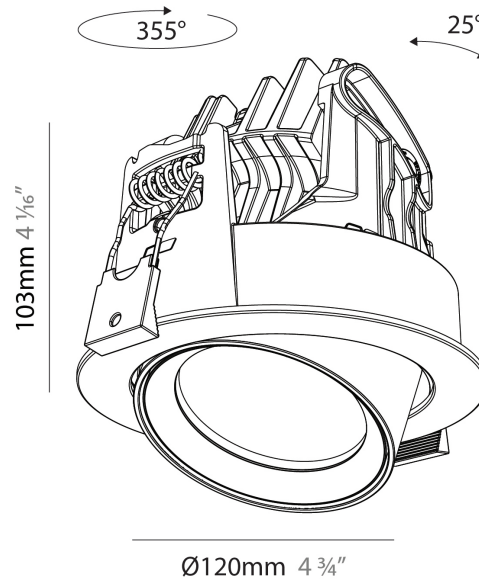

GENERAL

Series: Centriq
Subseries: Centriq Round Adjustable
Brand: Prolicht
Division: Architectural
Mounting Type: Recessed
Mounting Location: Ceiling
Subcategory: Spots

PHYSICAL

Shape: Cylinder
Diameter (mm): 120
Diameter (in): 4 3/4
Height (mm): 105
Height (in): 4 1/8
Min. Recessing Depth (mm): 120
Min. Recessing Depth (in): 4 3/4
Light Distribution: Adjustable / Direct
Weight (kg): 0.651
Diffuser: Lens Pack - No Lens / Opal / Linear Spread Lens / Honeycomb / Spread Lens
Fixture Finish: SSR / BKV / CWI / CRY / HAB / UFT / ITA / RUA / FTG / MYG / LOD / PUS / FRO / FUP / KIA / POP / BLS / SPG / MEY / GOH / GUM / CHC / COM / ABZ / JAG / OBR / MOS / ROR
Fixture Material: Aluminum
Cut-out Measurements: Dia. 112mm / 4 7/16"

ELECTRICAL

Lamp Type: LED (Zhaga Standard)
Input Wattage (W): 34
Total Output Wattage (W): 30.9
Dimming: Tri-Mode (Non-Dimming and Phase Dimming (120Vac only) and 0-10V Dimming)
Driver Included: Yes
Driver Location: Recessed Housing
Driver Type: Constant Current - Universal
Driver Class: Class 2
Input Voltage (V): 120 - 277
Constant Current (MA): 900

LED

Color Temperature (*K): 2700 / 3000 / 3500 / 4000
Max. Delivered Lumen (lm): 3148 / 3355 / 3406 / 3524
Nominal Lumen (lm): 3921 / 4177 / 4242 / 4389
CRI: >90 CRI
Lamp Life (hrs): 50000

OPTICAL

Reflector°: 24 / 36 / 54
Adjustability: Rotational 350° / Tilt 25°

RATINGS AND CERTIFICATIONS

Certified By: Certified for North American Standards
IP rating: IP20